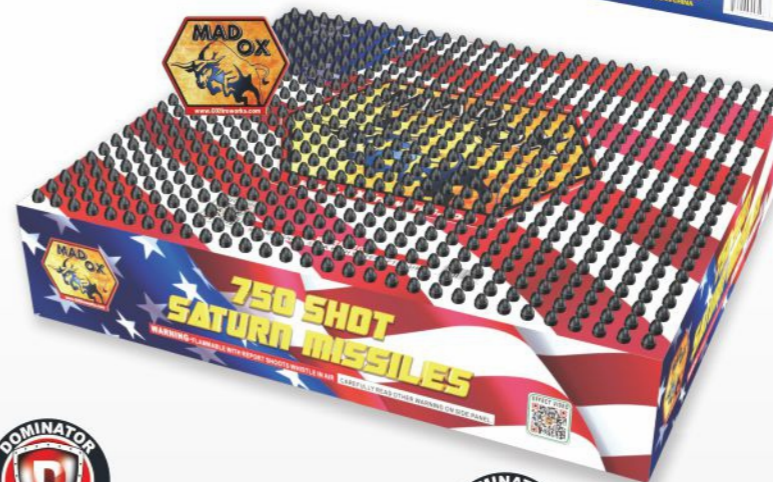

Brand: Mad OX
Category: Saturn Missile Batteries
Packing: 18/1
Size: 17.1*2.4*3.1"
CBM: 0.042
PERFORMANCE:
200 shots of Ox Saturns with a twist, colored tails!

300 SHOT KILLER SKEETERS DM1608

Brand: Dominator
Category: Saturn Missile Batteries
Packing: 12/1
Size: 25.4*2.3*3.1"
CBM: 0.038
PERFORMANCE:
Not your average Saturn missile battery! 300 shots of quick paced action. Silver Tails, Whistles and Reports